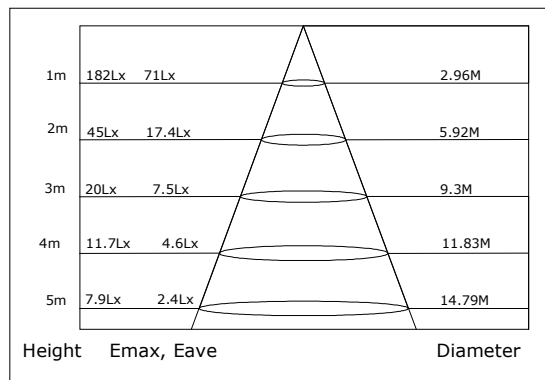

LED EMBEDDED ROUND PANEL LAMPS
PRODUCT SERIES DATASHEET

ILLUMINANCE DIAGRAM

Product Luminance:

3 Watts

6 Watts

9 Watts

LED EMBEDDED ROUND PANEL LAMPS
PRODUCT SERIES DATASHEET

ILLUMINANCE DIAGRAM