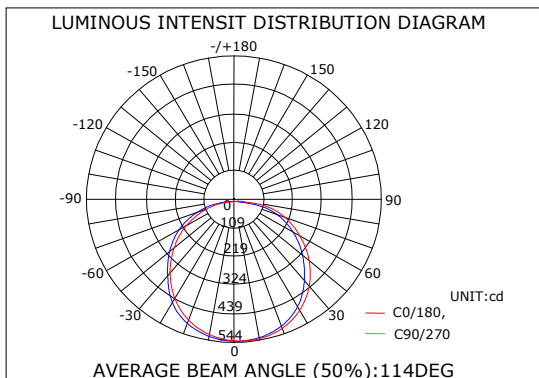

Product Luminance:

12 Watts

15 Watts

18 Watts

LED EMBEDDED ROUND PANEL LAMPS
PRODUCT SERIES DATASHEET

ILLUMINANCE DIAGRAM

Product Luminance:

20 Watts

Note 1: Tolerance of measurement of size intensity±1mm.
Note 2: The lamp body without clips thickness is 10mm.

TECHNICAL DATA

Electrical characteristics¹:

Product Name	Input Voltage [Vac]	Fixture Color ²	Power [W]	Power Factor	Cover	Dimmable [Y/N]	IP Grade
88L-PN-3W-R90	85~265	White	3	0.6	Frost	N	IP20
88L-PN-6W-R120	85~265	White	6	0.6	Frost	N	IP20
88L-PN-9W-R150	85~265	White	9	0.6	Frost	N	IP20
88L-PN-12W-R170	85~265	White	12	0.98	Frost	N	IP20
88L-PN-15W-R200	85~265	White	15	0.98	Frost	N	IP20
88L-PN-18W-R225	85~265	White	18	0.98	Frost	N	IP20
88L-PN-20W-R240	85~265	White	20	0.98	Frost	N	IP20
88L-PN-24W-R300	85~265	White	24	0.98	Frost	N	IP20