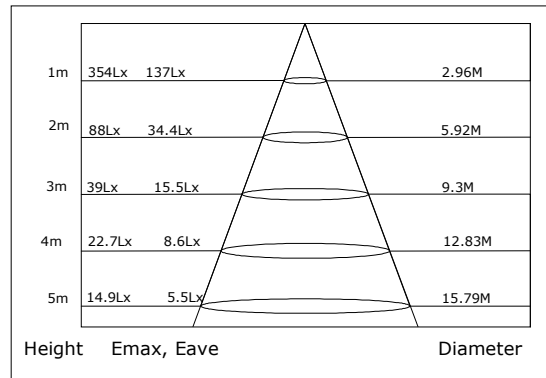

LED EMBEDDED ROUND PANEL LAMPS
PRODUCT SERIES DATASHEET

ILLUMINANCE DIAGRAM

Product Luminance:

12 Watts

15 Watts

18 Watts