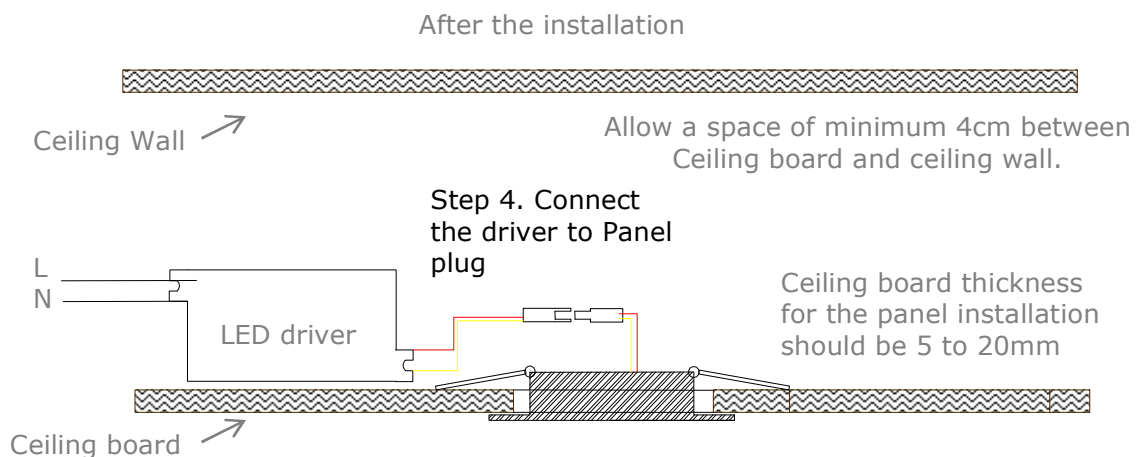

Step 3. Insert the Panel thru ceiling board opening and hold it by using he 2 clips as in below drawing.

LED EMBEDDED ROUND PANEL LAMPS PRODUCT SERIES DATASHEET

PRODUCT INSTALLATION

Product fixing and power connection