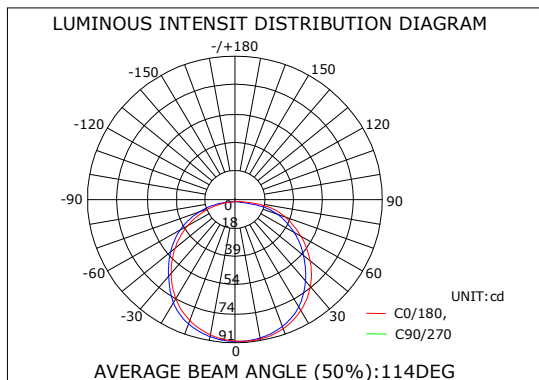

LED EMBEDDED ROUND PANEL LAMPS
PRODUCT SERIES DATASHEET

ILLUMINANCE DIAGRAM

Product Luminance:

3 Watts

6 Watts

9 Watts