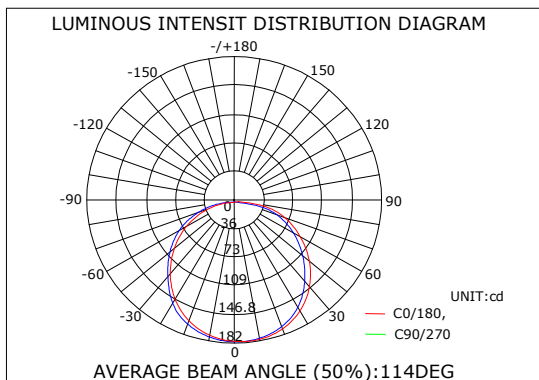

LED EMBEDDED ROUND PANEL LAMPS
PRODUCT SERIES DATASHEET

ILLUMINANCE DIAGRAM

Product Luminance:

3 Watts

6 Watts

9 Watts

LED EMBEDDED ROUND PANEL LAMPS
PRODUCT SERIES DATASHEET

ILLUMINANCE DIAGRAM

Note 1: Tolerance of measurement of size intensity±1mm.
Note 2: The lamp body without clips thickness is 10mm.

TECHNICAL DATA

Electrical characteristics¹:

Product Name	Input Voltage [Vac]	Fixture Color ²	Power [W]	Power Factor	Cover	Dimmable [Y/N]	IP Grade
88L-PN-3W-R90	85~265	White	3	0.6	Frost	N	IP20
88L-PN-6W-R120	85~265	White	6	0.6	Frost	N	IP20
88L-PN-9W-R150	85~265	White	9	0.6	Frost	N	IP20
88L-PN-12W-R170	85~265	White	12	0.98	Frost	N	IP20
88L-PN-15W-R200	85~265	White	15	0.98	Frost	N	IP20
88L-PN-18W-R225	85~265	White	18	0.98	Frost	N	IP20
88L-PN-20W-R240	85~265	White	20	0.98	Frost	N	IP20
88L-PN-24W-R300	85~265	White	24	0.98	Frost	N	IP20