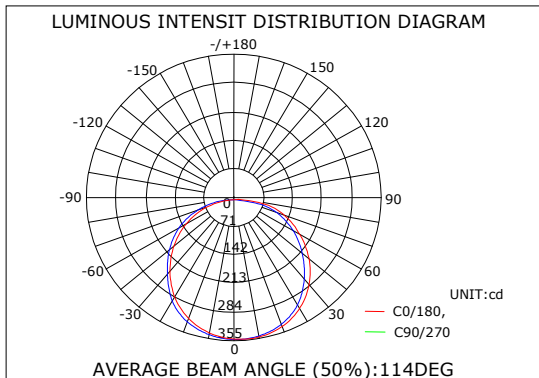

LED EMBEDDED ROUND PANEL LAMPS
PRODUCT SERIES DATASHEET

ILLUMINANCE DIAGRAM

Product Luminance:

12 Watts

15 Watts

18 Watts