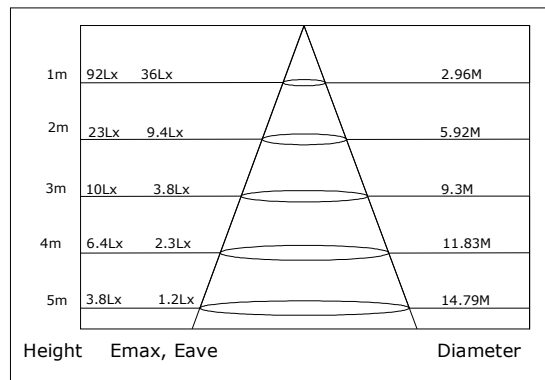

LED EMBEDDED ROUND PANEL LAMPS
PRODUCT SERIES DATASHEET

ILLUMINANCE DIAGRAM

Product Luminance:

3 Watts

6 Watts

9 Watts