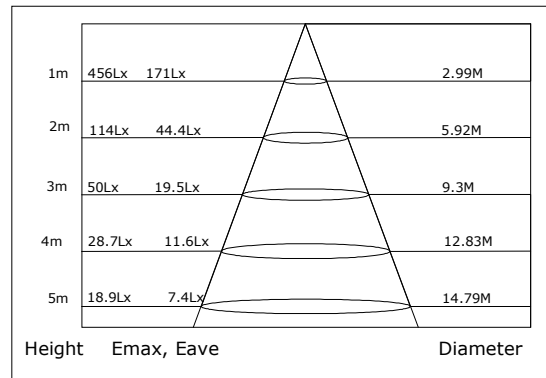

LED EMBEDDED ROUND PANEL LAMPS
PRODUCT SERIES DATASHEET

ILLUMINANCE DIAGRAM

Product Luminance:

12 Watts

15 Watts

18 Watts