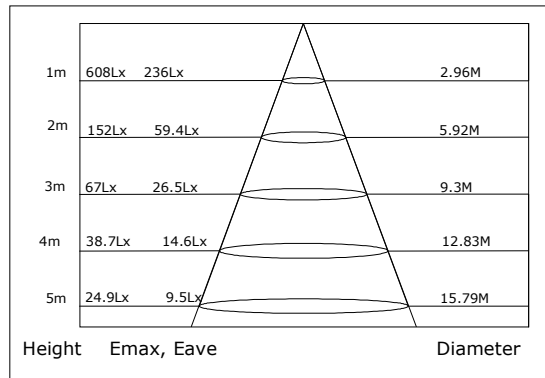

Product Luminance:

12 Watts

15 Watts

18 Watts

LED EMBEDDED ROUND PANEL LAMPS
PRODUCT SERIES DATASHEET

ILLUMINANCE DIAGRAM

Product Luminance:

20 Watts

Note 1: Tolerance of measurement of size intensity±1mm.
Note 2: The lamp body without clips thickness is 10mm.

TECHNICAL DATA

Electrical characteristics¹:

Product Name	Input Voltage [Vac]	Fixture Color ²	Power [W]	Power Factor	Cover	Dimmable [Y/N]	IP Grade
88L-PN-3W-R90	85~265	White	3	0.6	Frost	N	IP20
88L-PN-6W-R120	85~265	White	6	0.6	Frost	N	IP20
88L-PN-9W-R150	85~265	White	9	0.6	Frost	N	IP20
88L-PN-12W-R170	85~265	White	12	0.98	Frost	N	IP20
88L-PN-15W-R200	85~265	White	15	0.98	Frost	N	IP20
88L-PN-18W-R225	85~265	White	18	0.98	Frost	N	IP20
88L-PN-20W-R240	85~265	White	20	0.98	Frost	N	IP20
88L-PN-24W-R300	85~265	White	24	0.98	Frost	N	IP20