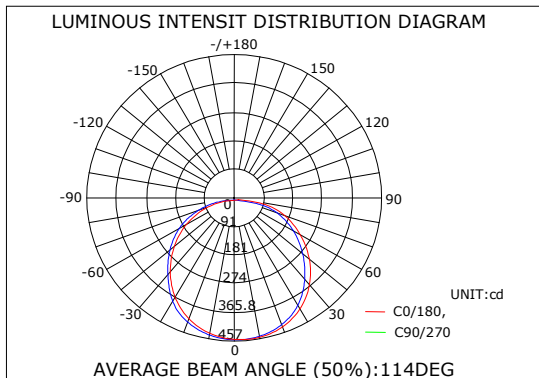

LED EMBEDDED ROUND PANEL LAMPS
PRODUCT SERIES DATASHEET

ILLUMINANCE DIAGRAM

Product Luminance:

12 Watts

15 Watts

18 Watts