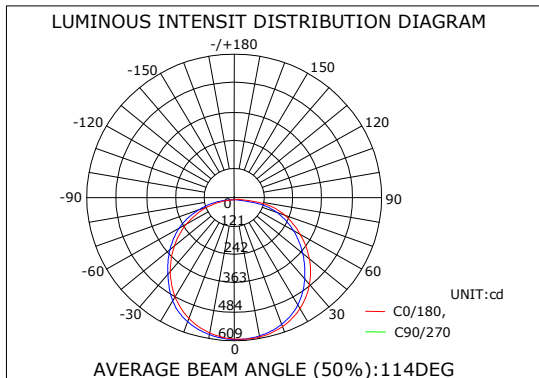

Product Luminance:

12 Watts

15 Watts

18 Watts

LED EMBEDDED ROUND PANEL LAMPS
PRODUCT SERIES DATASHEET

ILLUMINANCE DIAGRAM

Product Luminance:

20 Watts

Note 1: Tolerance of measurement of size intensity±1mm.
Note 2: The lamp body without clips thickness is 10mm.

TECHNICAL DATA

Electrical characteristics¹:

Product Name	Input Voltage [Vac]	Fixture Color ²	Power [W]	Power Factor	Cover	Dimmable [Y/N]	IP Grade
88L-PN-3W-R90	85~265	White	3	0.6	Frost	N	IP20
88L-PN-6W-R120	85~265	White	6	0.6	Frost	N	IP20
88L-PN-9W-R150	85~265	White	9	0.6	Frost	N	IP20
88L-PN-12W-R170	85~265	White	12	0.98	Frost	N	IP20
88L-PN-15W-R200	85~265	White	15	0.98	Frost	N	IP20
88L-PN-18W-R225	85~265	White	18	0.98	Frost	N	IP20
88L-PN-20W-R240	85~265	White	20	0.98	Frost	N	IP20
88L-PN-24W-R300	85~265	White	24	0.98	Frost	N	IP20