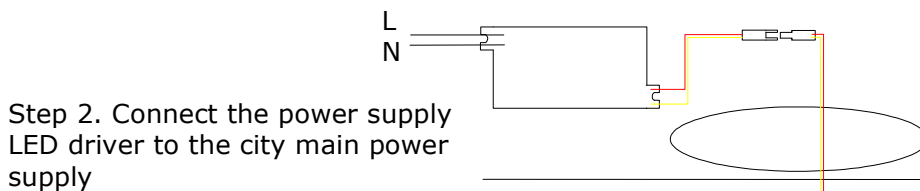

PRODUCT INSTALLATION

Precaution: Switch off power before doing any works.

Preparing for Installation:

Step 1. Cut an open hole on the ceiling where the panel light will be installed.

Driver to mains connection: