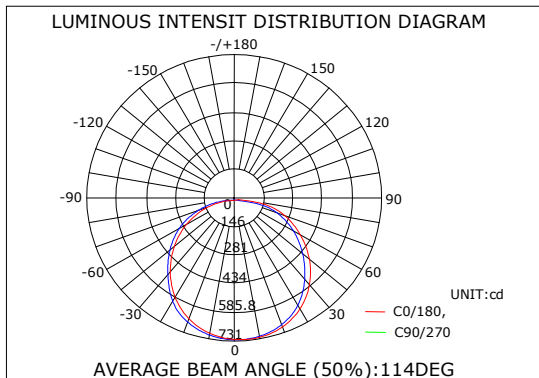

LED EMBEDDED ROUND PANEL LAMPS
PRODUCT SERIES DATASHEET

ILLUMINANCE DIAGRAM

Product Luminance:

20 Watts

24 Watts

PRODUCT DIAGRAM