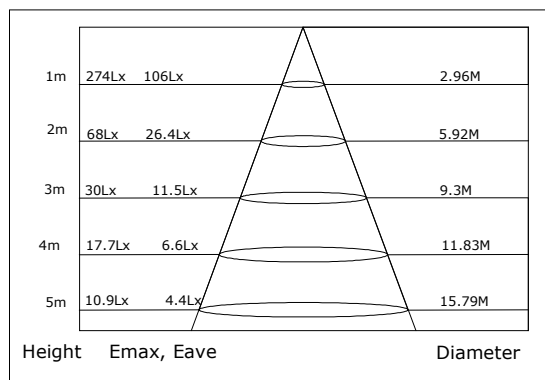

LED EMBEDDED ROUND PANEL LAMPS
PRODUCT SERIES DATASHEET

ILLUMINANCE DIAGRAM

Product Luminance:

3 Watts

6 Watts

9 Watts

LED EMBEDDED ROUND PANEL LAMPS
PRODUCT SERIES DATASHEET

ILLUMINANCE DIAGRAM