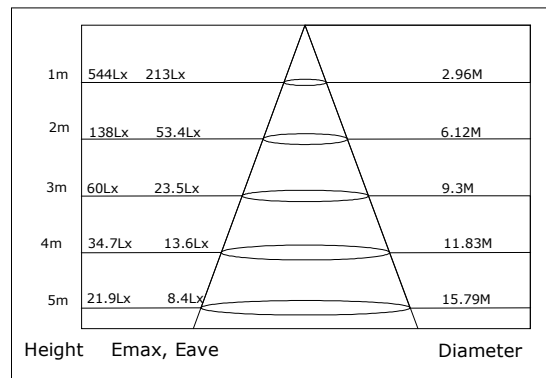

Product Luminance:

12 Watts

15 Watts

18 Watts

LED EMBEDDED ROUND PANEL LAMPS
PRODUCT SERIES DATASHEET

ILLUMINANCE DIAGRAM

Product Luminance:

20 Watts

Note 1: Tolerance of measurement of size intensity±1mm.
Note 2: The lamp body without clips thickness is 10mm.

TECHNICAL DATA

Electrical characteristics¹:

Product Name	Input Voltage [Vac]	Fixture Color ²	Power [W]	Power Factor	Cover	Dimmable [Y/N]	IP Grade
88L-PN-3W-R90	85~265	White	3	0.6	Frost	N	IP20
88L-PN-6W-R120	85~265	White	6	0.6	Frost	N	IP20
88L-PN-9W-R150	85~265	White	9	0.6	Frost	N	IP20
88L-PN-12W-R170	85~265	White	12	0.98	Frost	N	IP20
88L-PN-15W-R200	85~265	White	15	0.98	Frost	N	IP20
88L-PN-18W-R225	85~265	White	18	0.98	Frost	N	IP20
88L-PN-20W-R240	85~265	White	20	0.98	Frost	N	IP20
88L-PN-24W-R300	85~265	White	24	0.98	Frost	N	IP20