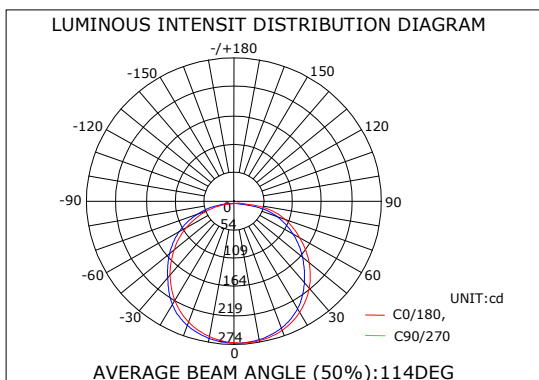

LED EMBEDDED ROUND PANEL LAMPS
PRODUCT SERIES DATASHEET

ILLUMINANCE DIAGRAM

Product Luminance:

3 Watts

6 Watts

9 Watts

LED EMBEDDED ROUND PANEL LAMPS
PRODUCT SERIES DATASHEET

ILLUMINANCE DIAGRAM

Note 1: Tolerance of measurement of size intensity±1mm.
Note 2: The lamp body without clips thickness is 10mm.

TECHNICAL DATA

Electrical characteristics¹:

Product Name	Input Voltage [Vac]	Fixture Color ²	Power [W]	Power Factor	Cover	Dimmable [Y/N]	IP Grade
88L-PN-3W-R90	85~265	White	3	0.6	Frost	N	IP20
88L-PN-6W-R120	85~265	White	6	0.6	Frost	N	IP20
88L-PN-9W-R150	85~265	White	9	0.6	Frost	N	IP20
88L-PN-12W-R170	85~265	White	12	0.98	Frost	N	IP20
88L-PN-15W-R200	85~265	White	15	0.98	Frost	N	IP20
88L-PN-18W-R225	85~265	White	18	0.98	Frost	N	IP20
88L-PN-20W-R240	85~265	White	20	0.98	Frost	N	IP20
88L-PN-24W-R300	85~265	White	24	0.98	Frost	N	IP20