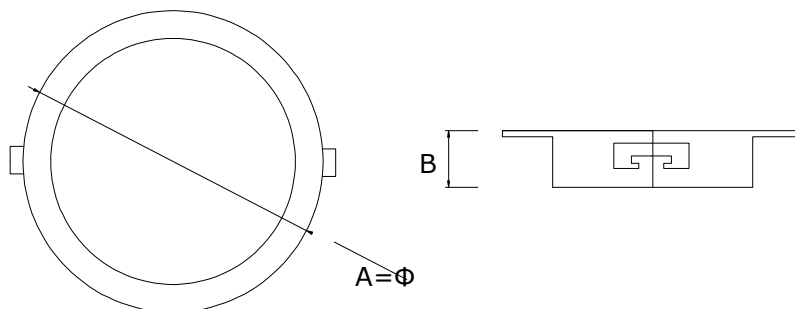

24 Watts

PRODUCT DIAGRAM

LED EMBEDDED ROUND PANEL LAMPS
PRODUCT SERIES DATASHEET

PRODUCT DIAGRAM

Product Name	A ¹	B ²	Hole size
88L-PN-3W-R120	Φ85mm	22mm	Φ77mm
88L-PN-6W-R120	Φ120mm	22mm	Φ110mm
88L-PN-9W-R150	Φ146mm	22mm	Φ137mm
88L-PN-12W-R170	Φ170mm	22mm	Φ155mm
88L-PN-15W-R200	Φ190mm	22mm	Φ180mm
88L-PN-18W-R220	Φ225mm	22mm	Φ210mm
88L-PN-20W-R240	Φ240mm	22mm	Φ225mm
88L-PN-24W-R300	Φ300mm	22mm	Φ285mm

Note 1: Tolerance of measurement of size intensity±1mm.
Note 2: The lamp body without clips thickness is 10mm.

TECHNICAL DATA

Electrical characteristics¹:

Product Name	Input Voltage [Vac]	Fixture Color ²	Power [W]	Power Factor	Cover	Dimmable [Y/N]	IP Grade
88L-PN-3W-R90	85~265	White	3	0.6	Frost	N	IP20
88L-PN-6W-R120	85~265	White	6	0.6	Frost	N	IP20
88L-PN-9W-R150	85~265	White	9	0.6	Frost	N	IP20
88L-PN-12W-R170	85~265	White	12	0.98	Frost	N	IP20
88L-PN-15W-R200	85~265	White	15	0.98	Frost	N	IP20
88L-PN-18W-R225	85~265	White	18	0.98	Frost	N	IP20
88L-PN-20W-R240	85~265	White	20	0.98	Frost	N	IP20
88L-PN-24W-R300	85~265	White	24	0.98	Frost	N	IP20