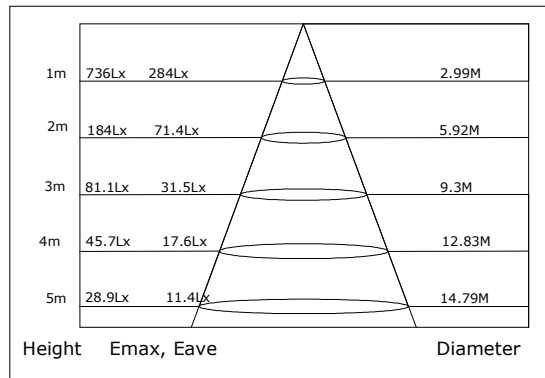

LED EMBEDDED ROUND PANEL LAMPS
PRODUCT SERIES DATASHEET

ILLUMINANCE DIAGRAM

Product Luminance:

20 Watts

24 Watts

PRODUCT DIAGRAM